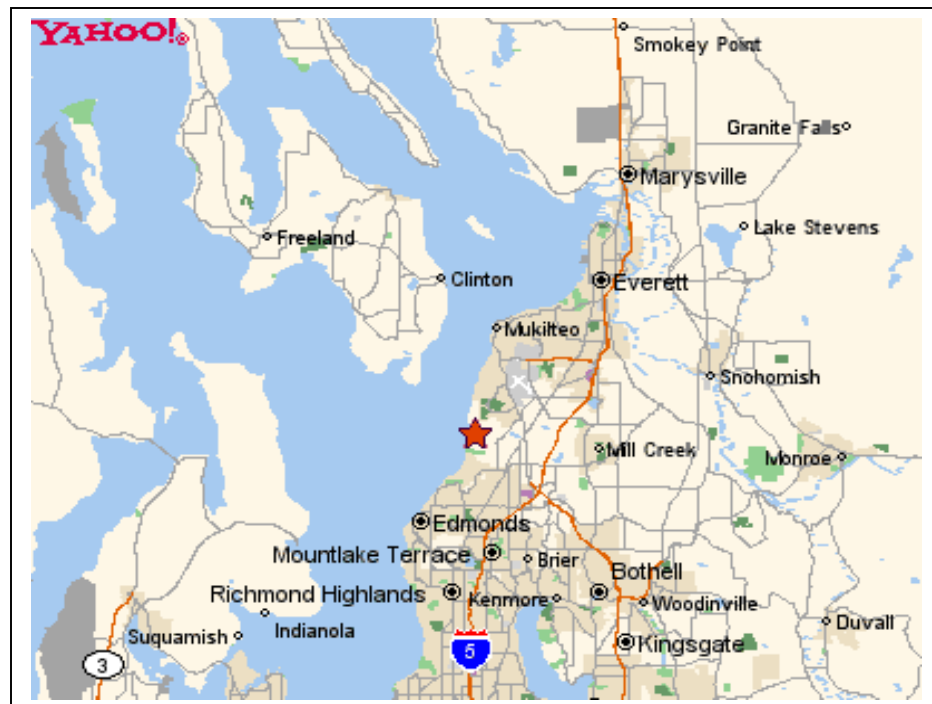

Directions to Eide Neurolearning Clinic 6701 139th Place SW Edmonds Washington 98026

From Seattle, take I-5 North.

Near the Alderwood Mall, take 525 North (Mulkiteo Speedway) until turning Left at a stoplight at Beverly Park Road (Albertson's).

Turn R. at first light (Picnic Point Road), then fork L. (140th) at first stop sign.

Drive past Picnic Point Elementary, then at next stop sign turn R. down hill on 65th W.

L. on 136th Place following the road as it winds left.

R. on 138th Place.

L. on 68th Place.

L. on 139th. 6701 139th Place SW

Our clinic is in Picnic Point, a green multi-level with stained glass windows. It is situated on the neighborhood park at the far SW corner of Picnic Point facing Puget Sound. 6701 139th Place SW (phone: 425-742-2218).